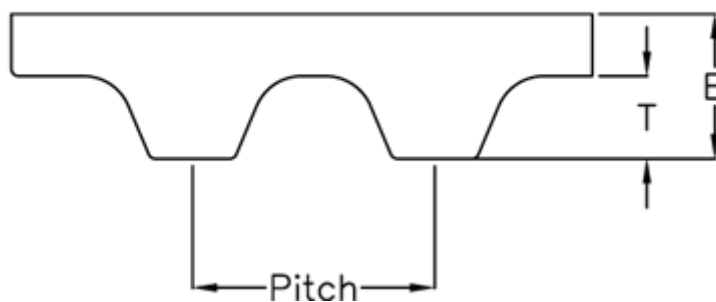

Article number: 602776210602

Description: Gates Timing Belt Synchropower PU 6 T2.5 600

Measures

Height B mm	= 1.3
Height T mm	= 0.7
Length	= 600
Number of teeth	= 240
Pitch	= 2.5
Type	= PU 6 T2,5 600
Width	= 6